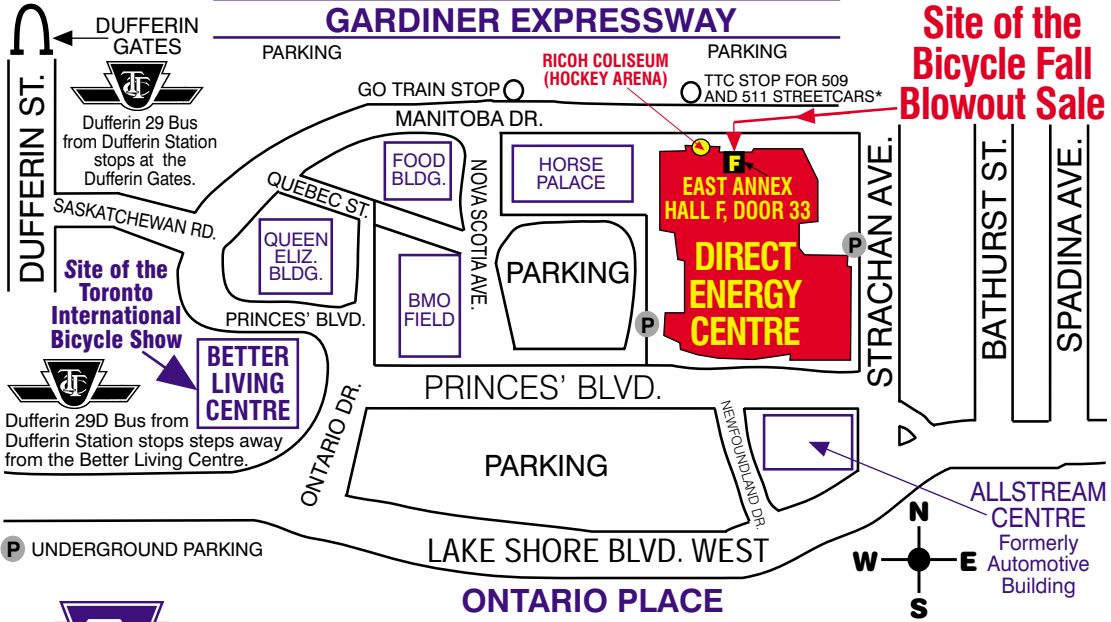

HWY 401

HWY 427

TO PEARSON
INTERNATIONAL
AIRPORT

DUFFERIN ST.

DON VALLEY PARKWAY

QEW

GARDINER

EXPRESSWAY

EXIT AT LAKE SHORE BLVD.
AND JAMESON AVE.

**EXHIBITION
PLACE**

EXIT AT LAKE SHORE
BLVD. AND
SPADINA AVE.

LAKE SHORE BLVD. WEST

Direct Energy Centre, Exhibition Place, Toronto

Site of the
**Bicycle Fall
Blowout Sale**

DUFFERIN GATES
Dufferin 29 Bus from Dufferin Station stops at the Dufferin Gates.

Site of the Toronto International Bicycle Show
Dufferin 29D Bus from Dufferin Station stops steps away from the Better Living Centre.

P UNDERGROUND PARKING

*TO DIRECT ENERGY CENTRE: Take the 509 Harbourfront Streetcar from Union Station or the 511 Bathurst Streetcar from Bathurst Station. Take the Dufferin 29D Bus from Dufferin Station – stops steps from Hall F.