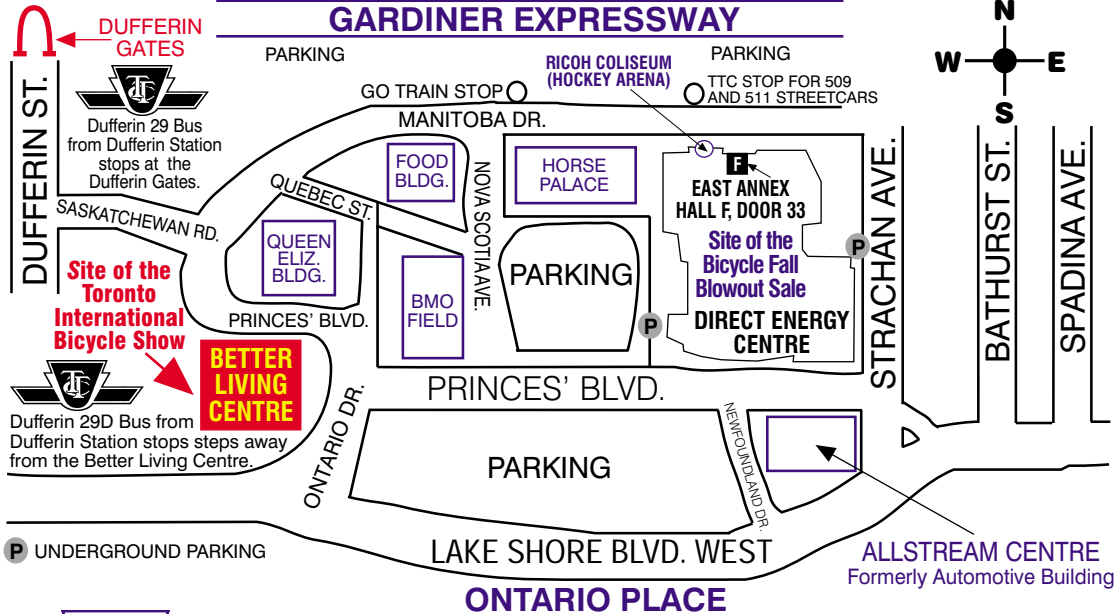

Better Living Centre, Exhibition Place, Toronto

GARDINER EXPRESSWAY

HOW TO GET TO THE BETTER LIVING CENTRE: The Dufferin 29D Bus from Dufferin Subway Station stops steps away from the Better Living Centre. The Dufferin 29 Bus from Dufferin Station stops at the Dufferin Gates. The GO Train stops near the Horse Palace just to the north.