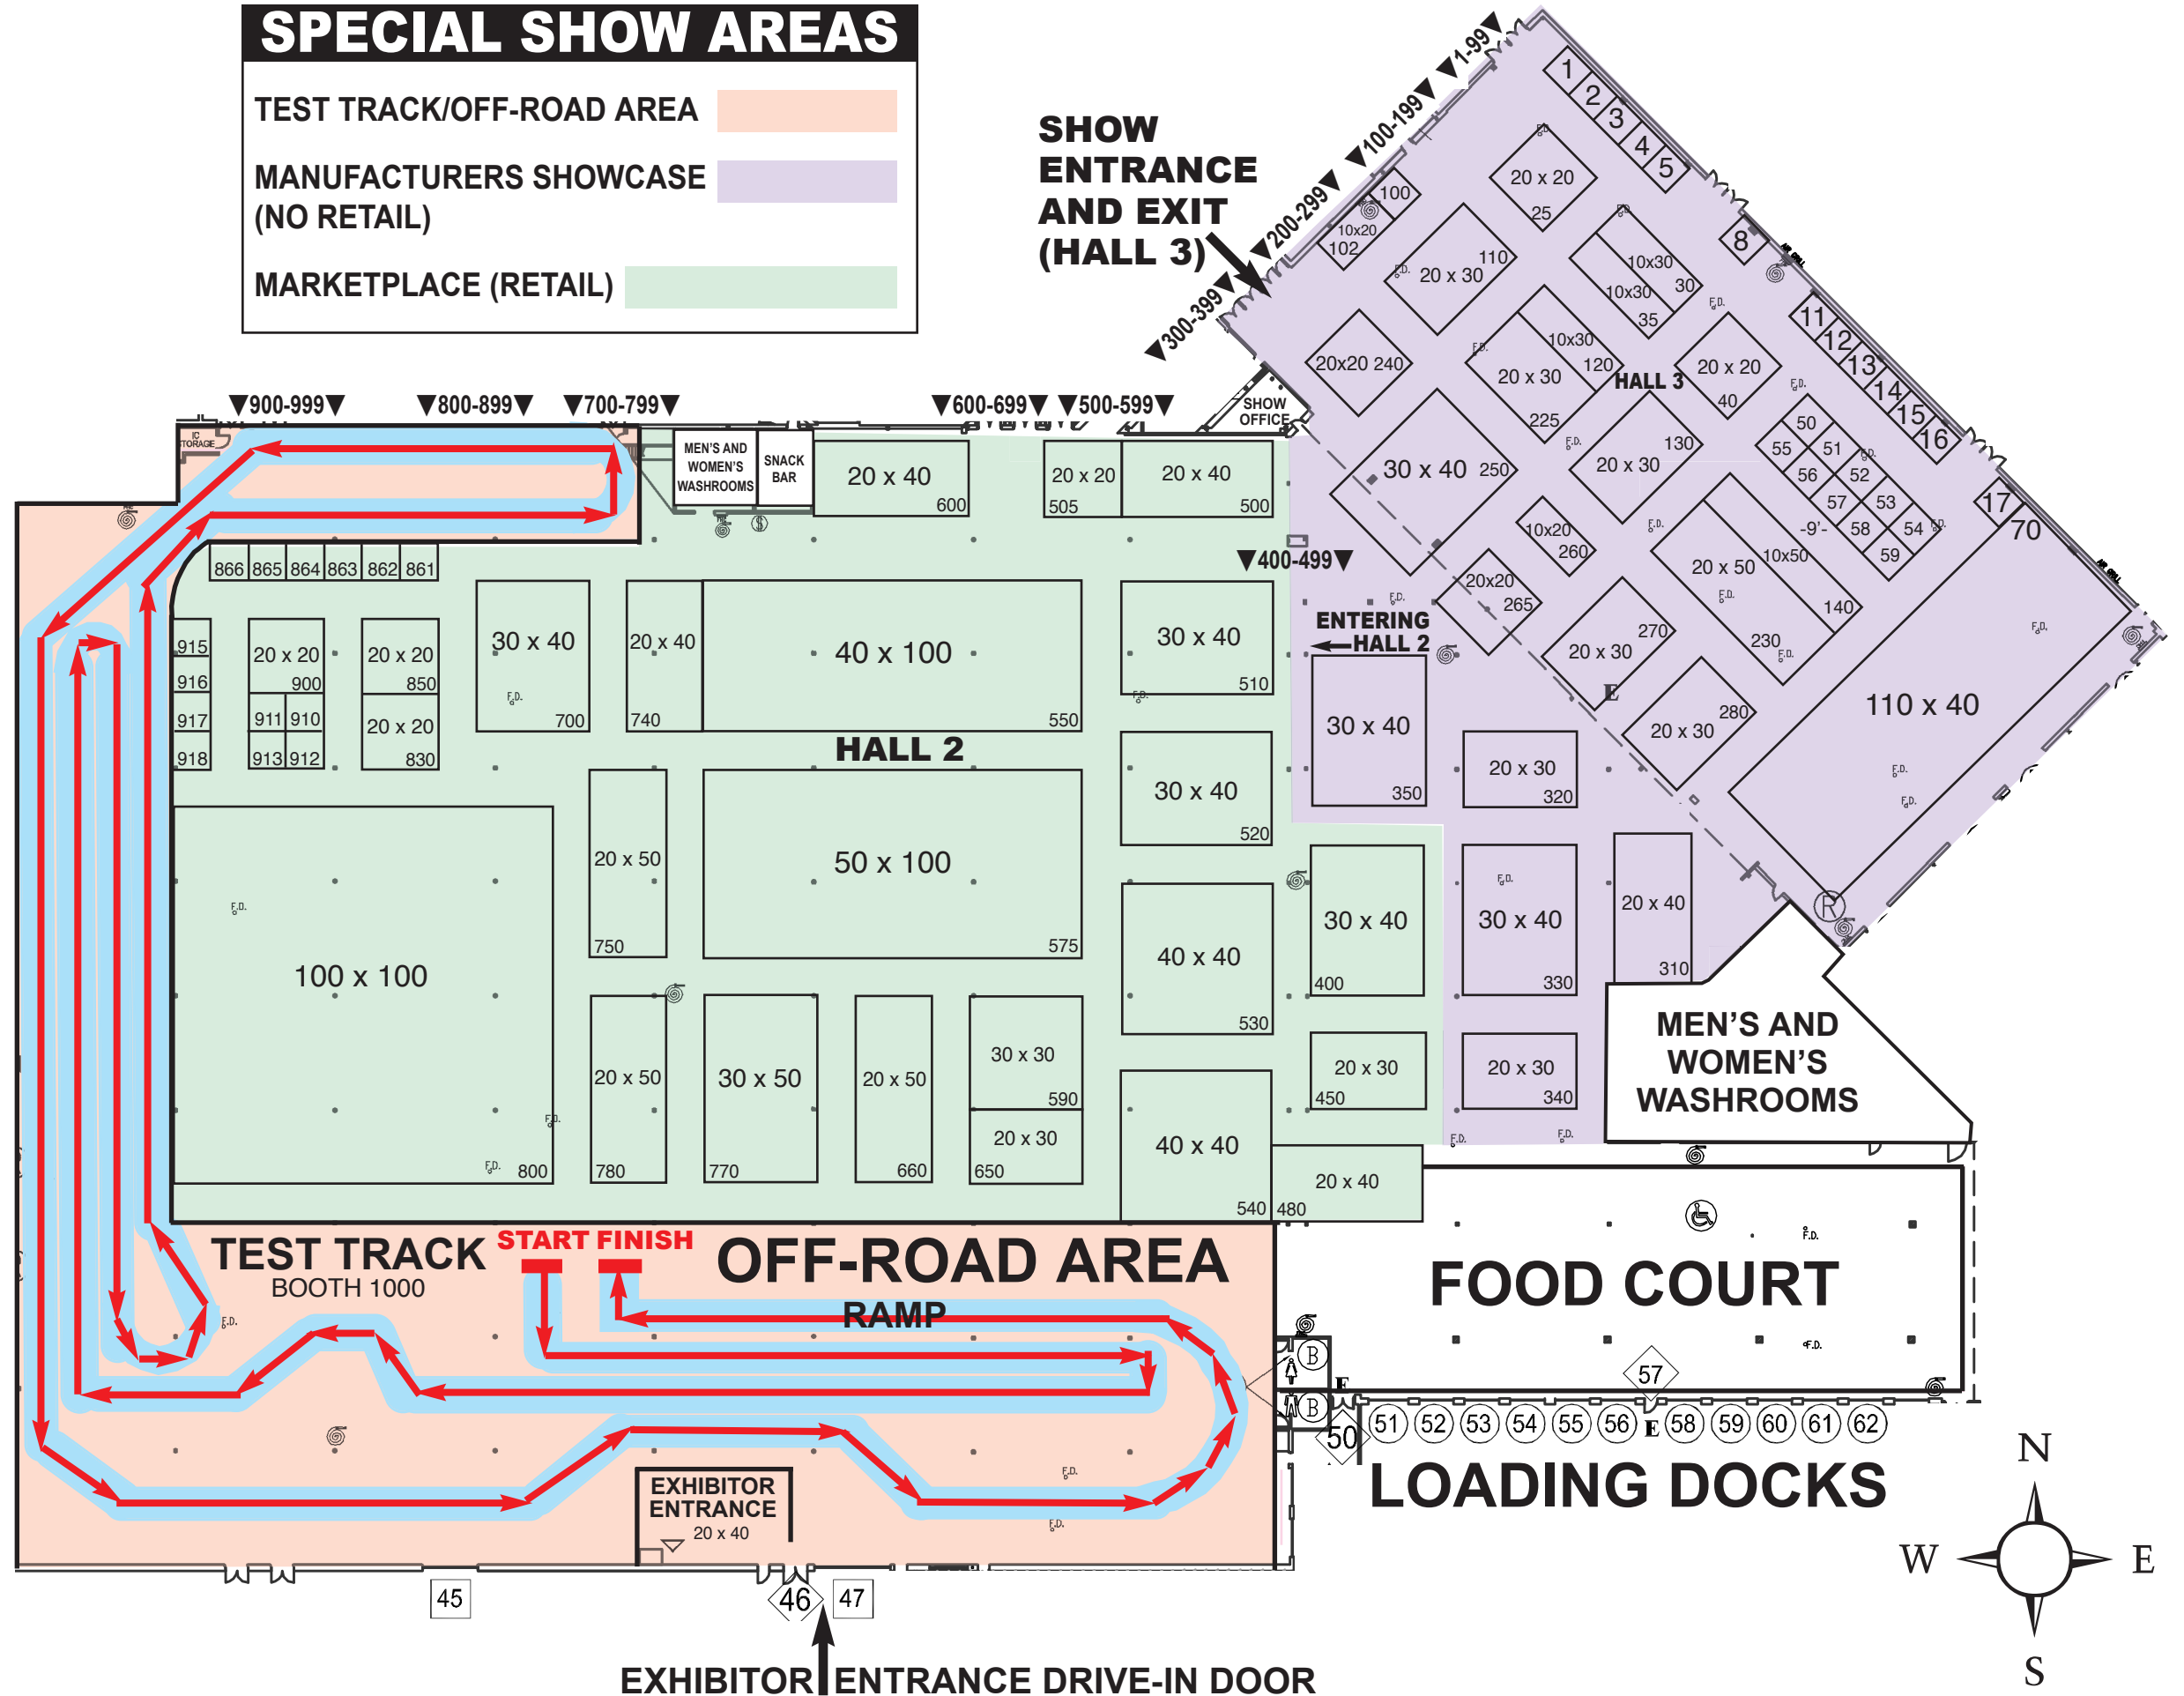

TORONTO INTERNATIONAL
BICYCLE SHOW
AT

THE INTERNATIONAL CENTRE

34th Anniversary Consumer Show

March 6-8 2020

International Centre
Halls 2 & 3
6900 Airport Road
Mississauga, Ontario, Canada

Friday, March 6: 11 am – 7 pm
Saturday, March 7: 10 am – 6 pm
Sunday, March 8: 10 am – 5 pm

Information: (416) 363-1292
Fax: (416) 369-0515
josie@telsec.net
www.bicycleshowtoronto.com
#bicycleshow
@bicycleshow
facebook.com/bicycleshow

Expanded 2,500-foot
Test Track for eBikes, Road,
Mountain, Urban, Commuter
and all other types of bicycles!

FREE PARKING

SPECIAL SHOW AREAS

- TEST TRACK/OFF-ROAD AREA
- MANUFACTURERS SHOWCASE (NO RETAIL)
- MARKETPLACE (RETAIL)

SHOW
ENTRANCE
AND EXIT
(HALL 3)

ENTERING
← HALL 2

EXHIBITOR
ENTRANCE
20 x 40

EXHIBITOR ENTRANCE DRIVE-IN DOOR